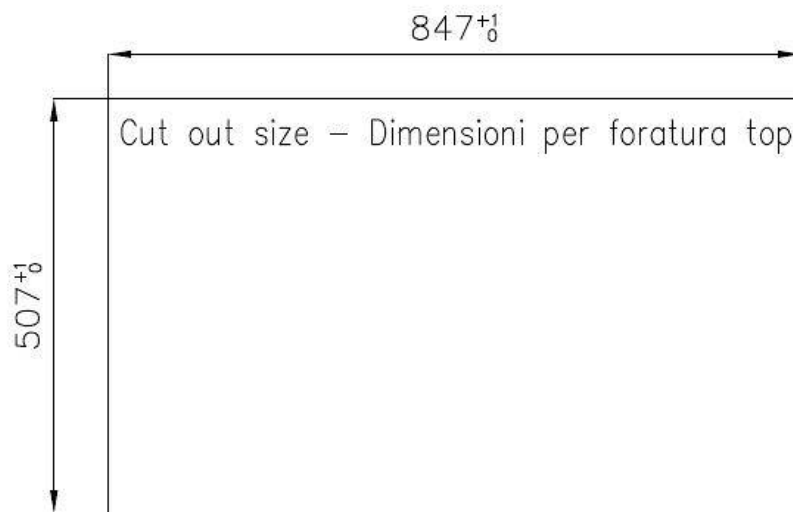

Small radius Bowls with squared shapes with a modern design and an increased capacity, for a minimal aesthetics connected with an extreme practicity.

TECHNICAL DATA

Lavello serie Master cod. 1250/05*

FT

FTS