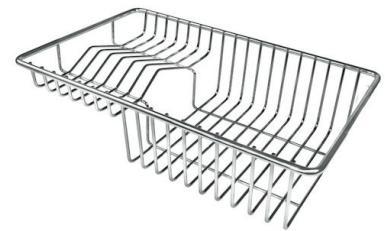

Double mixer hole The large tap counter is already fitted with a series of 2 tap holes. In the second hole it is possible to install the remote control of the automatic drain or, alternatively, a practical soap dispenser.

Small radius Bowls with squared shapes with a modern design and an increased capacity, for a minimal aesthetics connected with an extreme practicity.

TECHNICAL DATA

Lavello serie Master cod. 1250/05*

FT

FTS

EQUIPMENT

Automatic waste fitting - PM
8407 113

OPTIONAL ACCESSORIES

Cestello inox
8612 000

Glass chopping board
8631 300

HPDE Chopping board
8657 001

HPDE Twin chopping board
8644 101

Stainless steel plate rack
8100 154

Stainless steel plate rack
8100 303
* only in combination with the accessory
8644 101

Stainless steel plate rack
8100 201

White bowl
8153 100

Graters kit with ring-holder and food collection tray
8159 101
* only in combination with the accessory
8644 101