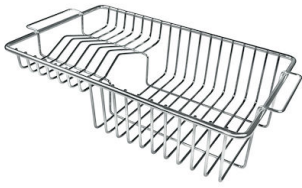

Double mixer hole The large tap counter is already fitted with a series of 2 tap holes. In the second hole it is possible to install the remote control of the automatic drain or, alternatively, a practical soap dispenser.

Small radius Bowls with squared shapes with a modern design and an increased capacity, for a minimal aesthetics connected with an extreme practicity.

TECHNICAL DATA

Lavello serie Master cod. 1250/05*

FT

FTS

EQUIPMENT

Automatic waste fitting - PM
8407 113

OPTIONAL ACCESSORIES

Cestello inox
8612 000

Glass chopping board
8631 300

HPDE Chopping board
8657 001

HPDE Twin chopping board
8644 101

Stainless steel plate rack
8100 154

Stainless steel plate rack
8100 303
* only in combination with the accessory
8644 101

Stainless steel plate rack
8100 201

White bowl
8153 100

Graters kit with ring-holder and food collection tray
8159 101
* only in combination with the accessory
8644 101