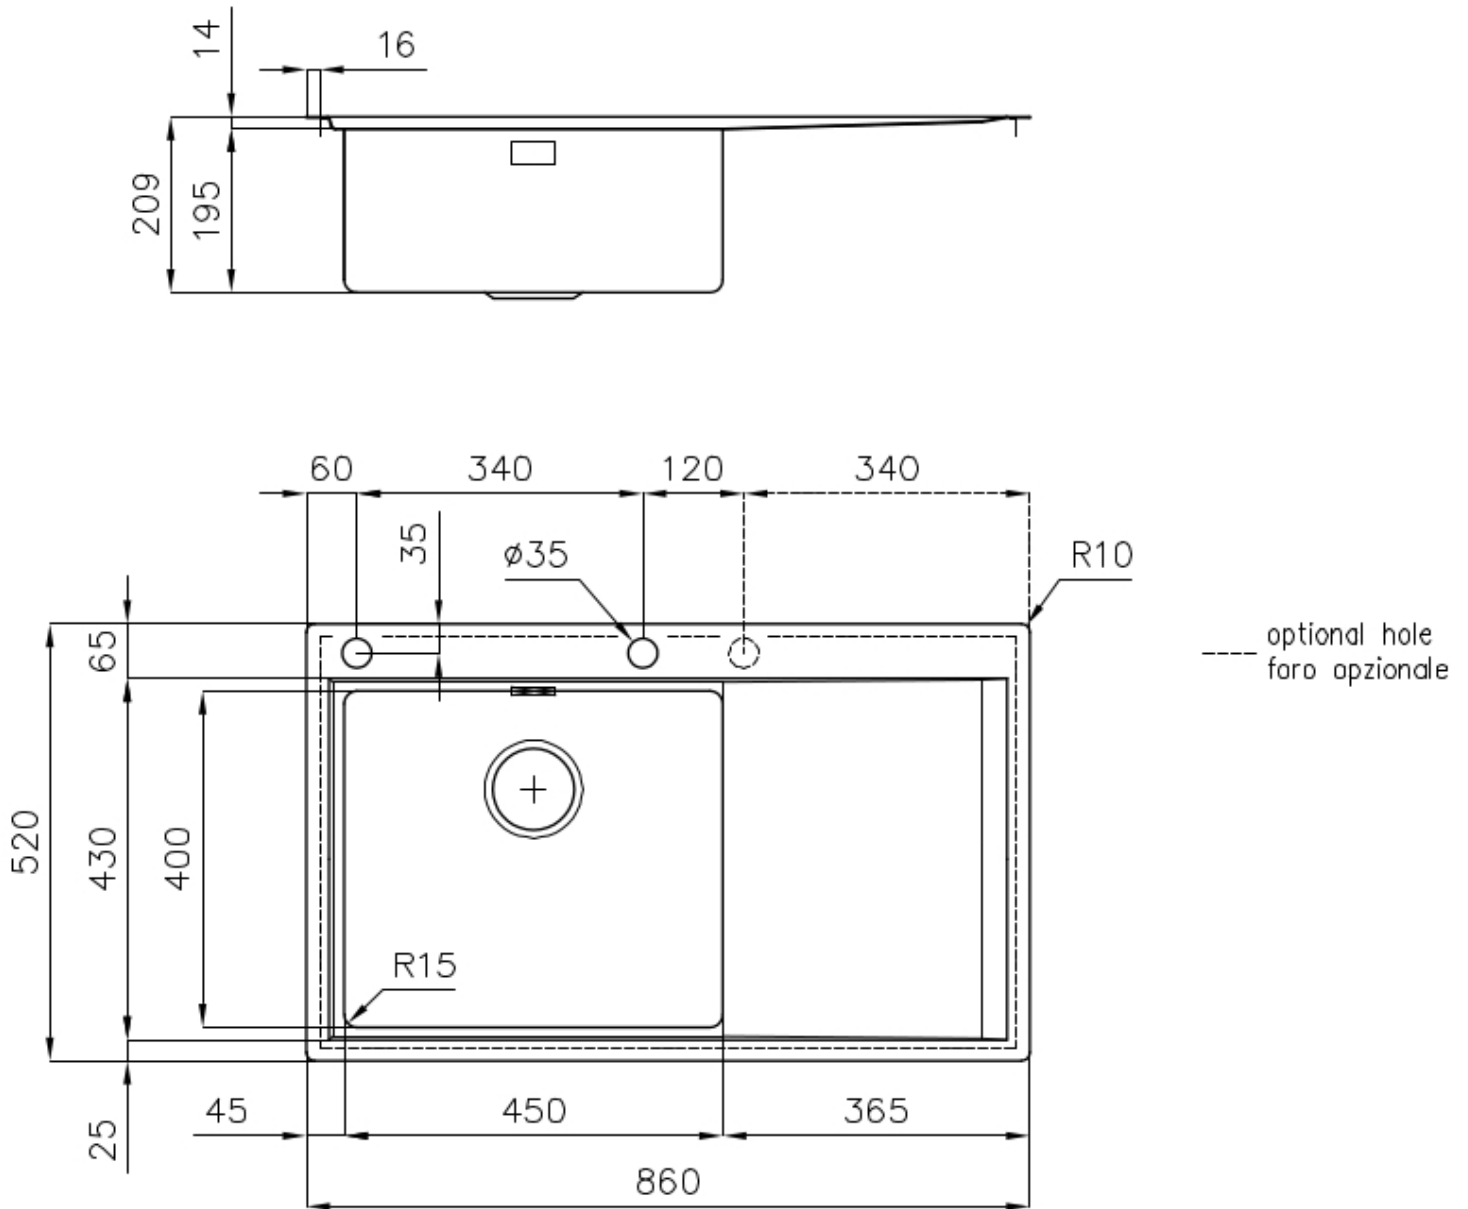

TECHNICAL DATA