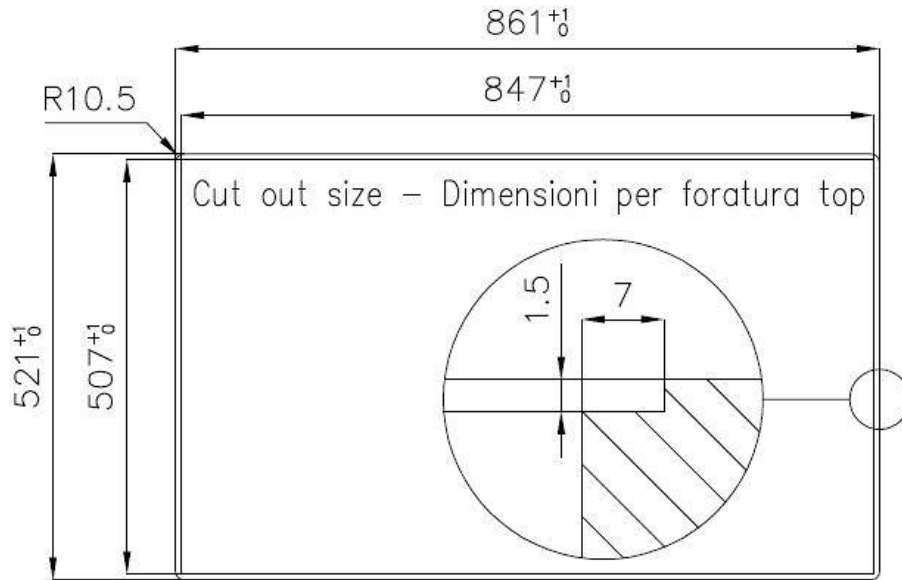

Sink Master

Bowl on the right

Kitchen Sinks

Code: 1250 051

DETAILS

Edge/Installation Type	Flush-mount Top-mount
Finish	Foster brushed
Material	AISI 304 stainless steel
Texture	Foster brushed
Base	60 cm
Dimensions	860 x 520 mm
Standard fittings	Fixing hooks, gasket, drain, overflow and siphon, boxed packing
Mixer holes	2 standard holes
Built-in hole	View technical data sheet

Small radius Bowls with squared shapes with a modern design and an increased capacity, for a minimal aesthetics connected with an extreme practicity.

TECHNICAL DATA

Lavello serie Master cod. 1250/05*

FT

FTS